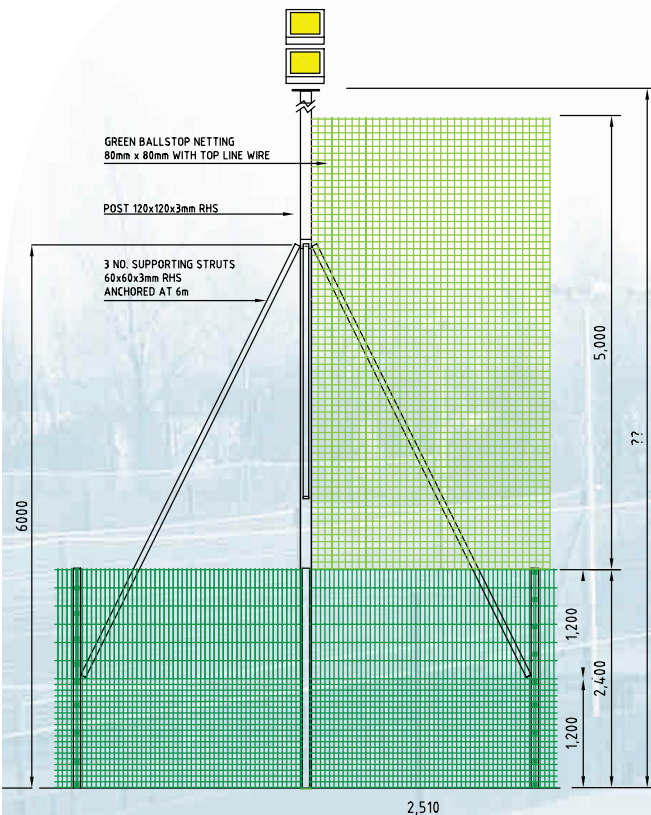

HEIGHT OF PANEL: 3000mm
WIDTH OF PANEL: 2510mm
MESH: 50X63mm, 1200mm HIGH
200X50mm, 1200mm HIGH

WIREGAUGE: VERTICAL - 6mm
HORIZONTAL - 8mm DOUBLE
POST SIZE: 60x60X3mm

FENCE PANEL SECURED TO POST WITH CAL-TEC
PATENTED STAINLESS STEEL CLAMPS AND
ANTI-VANDAL, TAMPER PROOF STAINLESS STEEL
BOLTS.